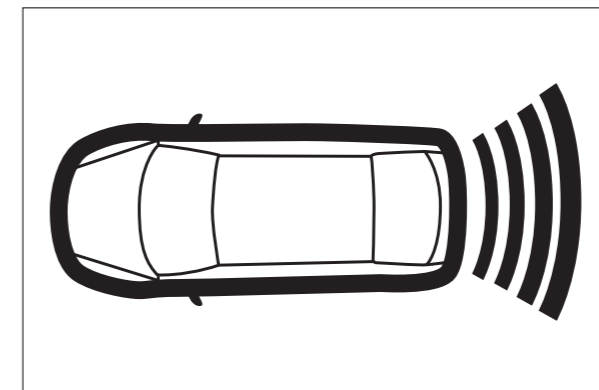

Rear parking sensors for monitoring distance of vehicle from potential obstacles (5E0 054 630)